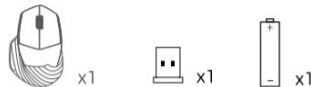

### Delivery set

1. Mouse
2. 2.4G adapter
3. Power element 1xAA

1. Left key
2. Right key
3. Scroll wheel
4. Connection mode button
5. On/off button
6. Compartment for battery and adapter