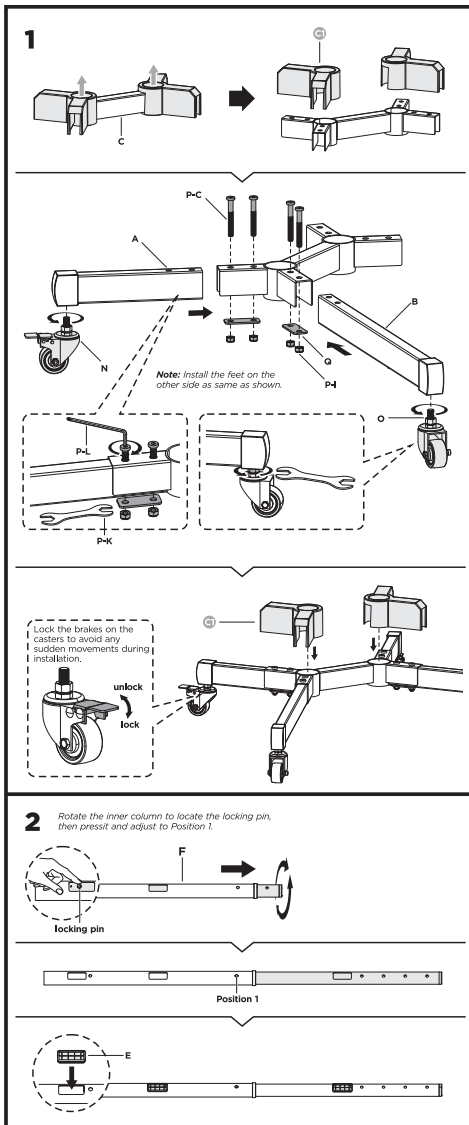

EN

- Read the entire instruction manual before you start installation and assembly. If you have any questions regarding any of the instructions or warnings, please contact your local distributor for assistance.

⚠ CAUTION:

- Use with products heavier than the rated weights indicated may result in instability causing possible injury.
- Please closely follow the assembly instructions. Improper installation may result in damage or serious personal injury.
- Proper tools must be used. This product should only be installed by professionals.
- This product is designed to be installed on solid concrete walls, masonry walls or wood stud walls.
- Make sure that the wall surface will safely support the combined weight of the equipment and all attached hardware and components.
- Use the mounting screws provided and **DO NOT OVERTIGHTEN** mounting screws.
- This product contains small items that could be a choking hazard if swallowed. Keep these items away from children.
- This product is intended for indoor use only. Using this product outdoors could lead to product failure and personal injury.

IMPORTANT: Ensure that you have received all parts according to the component checklist prior to installation. If any parts are missing or faulty, contact your place of purchase for a replacement.

MAINTENANCE: Check that the product is secure and safe to use at regular intervals (at least every three months).

Company Name: Malead Limited. Company address: Flat/Rm 9, 25/F Concordia Plaza, 1 Science Museum Road, Tsimshatsui, Kowloon, Hong Kong. Material: plastic, metal. Warranty: 24 months. Made in China.

2ECARTVCS

2e.ua