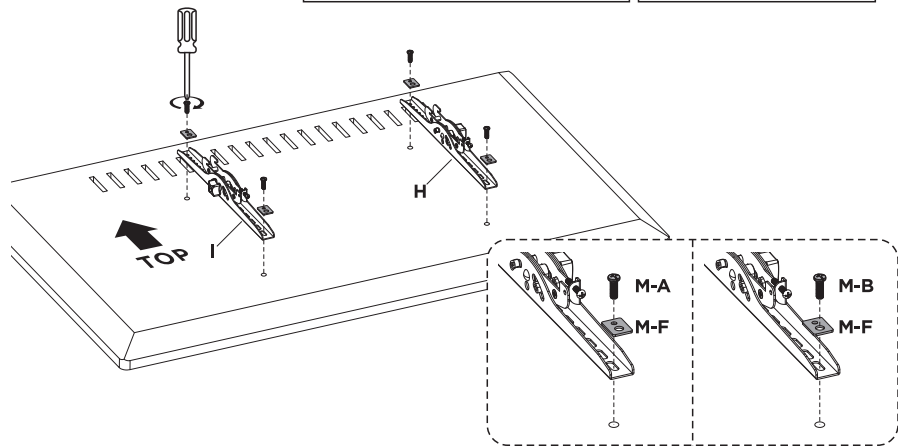

2ECARTVCS

VESA Compatible
200x200 300x300
400x200 400x400
600x400

70" MAX

TV RATED
50kg/110lbs

DVD RATED
10kg/22lbs

CAMERA RATED
5kg/11lbs

7

8