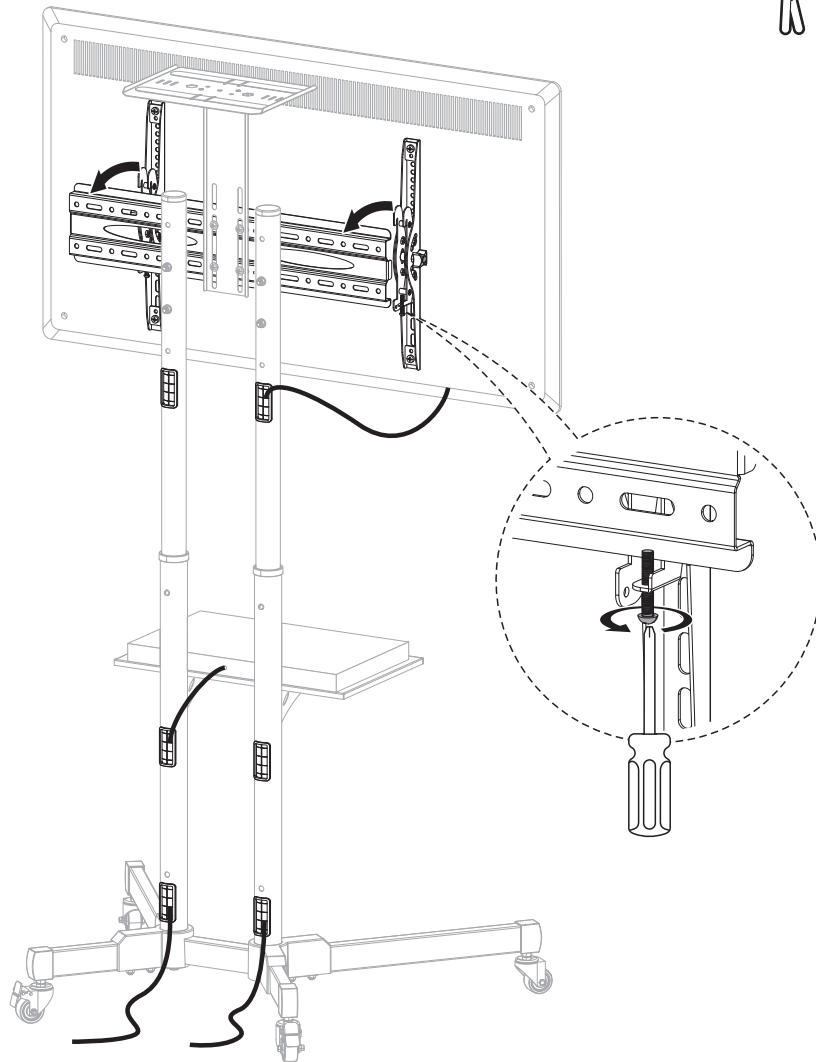

2ECARTVCS

VESA Compatible
200x200 300x300
400x200 400x400
600x400

70" MAX

TV RATED
50kg/110lbs

DVD RATED
10kg/22lbs

CAMERA RATED
5kg/11lbs

7

8