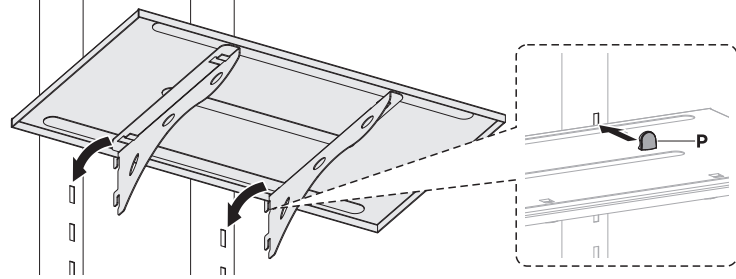

2ECARTVCS

VESA Compatible
200x200 300x300
400x200 400x400
600x400

70" MAX

TV RATED
50kg/110lbs

DVD RATED
10kg/22lbs

CAMERA RATED
5kg/11lbs

7

8