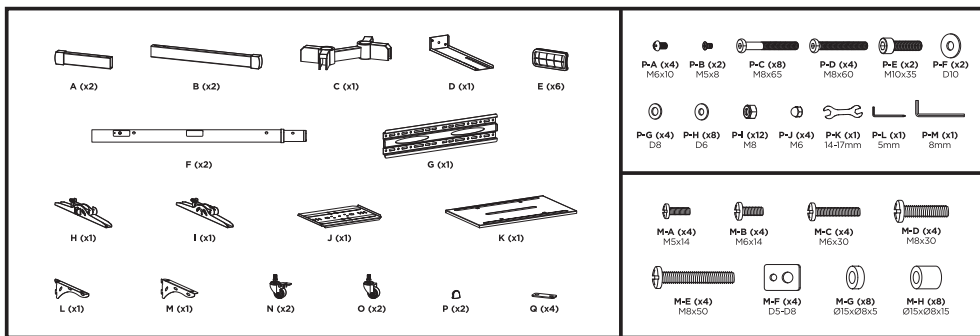

2ECARTVCS

VESA Compatible
200x200 300x300
400x200 400x400
600x400

70" MAX

TV RATED
50kg/110lbs

DVD RATED
10kg/22lbs

CAMERA RATED
5kg/11lbs

7

8