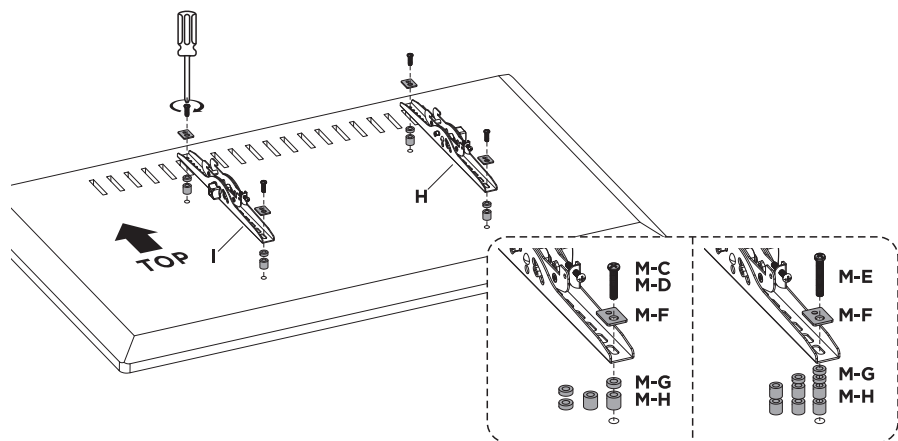

2ECARTVCS

VESA Compatible
200x200 300x300
400x200 400x400
600x400

70" MAX

TV RATED
50kg/110lbs

DVD RATED
10kg/22lbs

CAMERA RATED
5kg/11lbs

7

8