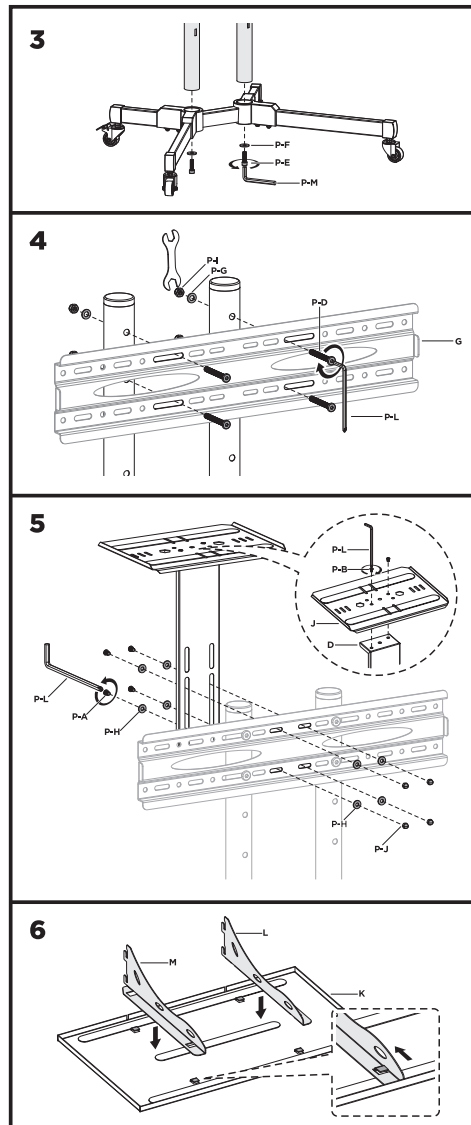

EN

- Read the entire instruction manual before you start installation and assembly. If you have any questions regarding any of the instructions or warnings, please contact your local distributor for assistance.

⚠ CAUTION:

- Use with products heavier than the rated weights indicated may result in instability causing possible injury.
- Please closely follow the assembly instructions. Improper installation may result in damage or serious personal injury.
- Proper tools must be used. This product should only be installed by professionals.
- This product is designed to be installed on solid concrete walls, masonry walls or wood stud walls.
- Make sure that the wall surface will safely support the combined weight of the equipment and all attached hardware and components.
- Use the mounting screws provided and **DO NOT OVERTIGHTEN** mounting screws.
- This product contains small items that could be a choking hazard if swallowed. Keep these items away from children.
- This product is intended for indoor use only. Using this product outdoors could lead to product failure and personal injury.

IMPORTANT: Ensure that you have received all parts according to the component checklist prior to installation. If any parts are missing or faulty, contact your place of purchase for a replacement.

MAINTENANCE: Check that the product is secure and safe to use at regular intervals (at least every three months).

Company Name: Malead Limited. Company address: Flat/Rm 9, 25/F Concordia Plaza, 1 Science Museum Road, Tsimshatsui, Kowloon, Hong Kong. Material: plastic, metal. Warranty: 24 months. Made in China.

2ECARTVCS

2e.ua