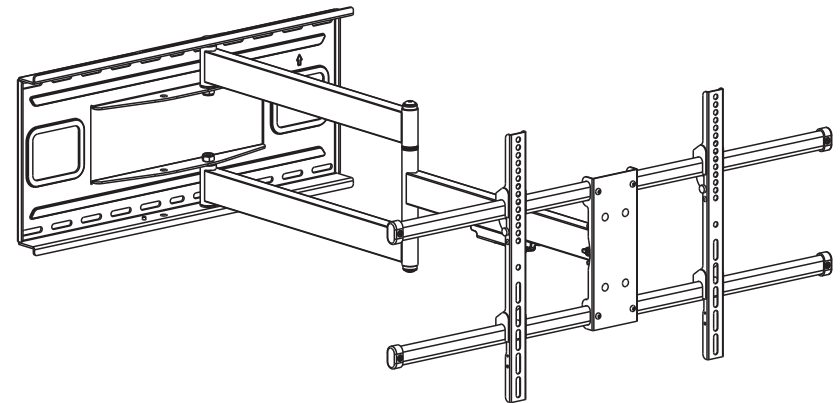

Instruction Manual

FULL MOTION TV MOUNT

2E KOKBU

Company Name: Malead Limited. Company address: Flat/Rm 9, 25/F Concordia Plaza, 1 Science Museum Road, Tsimshatsui, Kowloon, Hong Kong. Material: plastic, metal. Warranty: 24 months. Made in China.