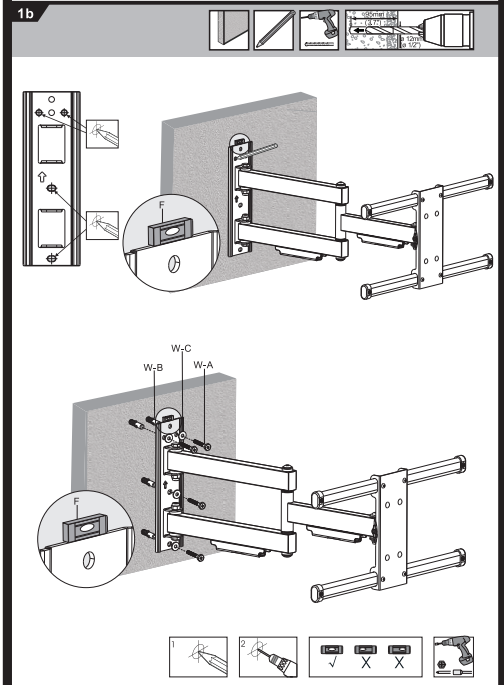

EN

Read the entire instruction manual before you start installation and assembly. If you have any questions regarding any of the instructions or warnings, please contact your local distributor for assistance.

CAUTION:

- Use with products heavier than the rated weights indicated may result in instability causing possible injury.
- Please closely follow the assembly instructions. Improper installation may result in damage or serious personal injury.
- Proper tools must be used. This product should only be installed by professionals.
- This product is designed to be installed on solid concrete walls, masonry walls or wood stud walls.
- Make sure that the wall surface will safely support the combined weight of the equipment and all attached hardware and components.
- Use the mounting screws provided and **DO NOT OVERTIGHTEN** mounting screws.
- This product contains small items that could be a choking hazard if swallowed. Keep these items away from children.
- This product is intended for indoor use only. Using this product outdoors could lead to product failure and personal injury.

IMPORTANT: Ensure that you have received all parts according to the component checklist prior to installation. If any parts are missing or faulty, contact your place of purchase for a replacement.

MAINTENANCE: Check that the product is secure and safe to use at regular intervals (at least every three months).

Company Name: Malead Limited. Company address: Flat/Rm 9, 25/F Concordia Plaza, 1 Science Museum Road, Tsimshatsui, Kowloon, Hong Kong. Material: plastic, metal. Warranty: 24 months. Made in China.

2E2GEN400.50.60

2e.ua