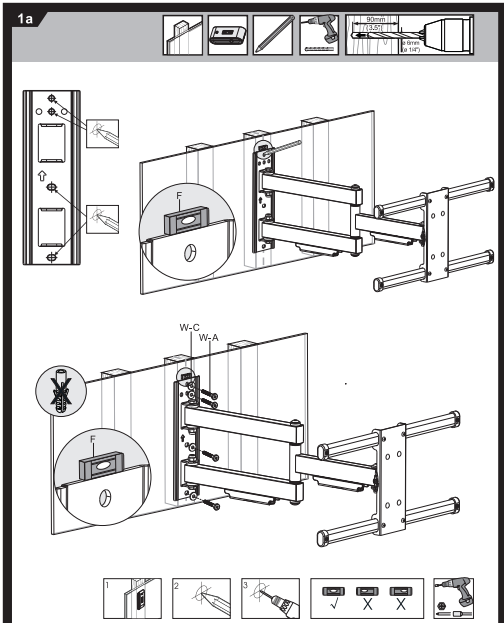

2E2GEN400.50.60	VESA MOUNTING SOLUTIONS	200x200/300x300 400x200/400x400	55" MAX	50kg (110lbs) RATED
------------------------	-------------------------	------------------------------------	-------------------	----------------------------------

4

5

6

EN

Read the entire instruction manual before you start installation and assembly. If you have any questions regarding any of the instructions or warnings, please contact your local distributor for assistance.