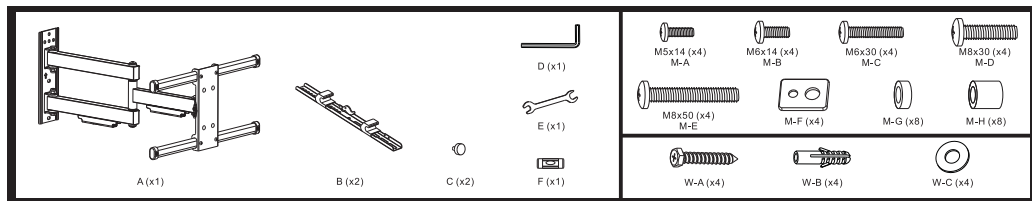

EN

Read the entire instruction manual before you start installation and assembly. If you have any questions regarding any of the instructions or warnings, please contact your local distributor for assistance.

CAUTION:

- Use with products heavier than the rated weights indicated may result in instability causing possible injury.
- Please closely follow the assembly instructions. Improper installation may result in damage or serious personal injury.
- Proper tools must be used. This product should only be installed by professionals.
- This product is designed to be installed on solid concrete walls, masonry walls or wood stud walls.
- Make sure that the wall surface will safely support the combined weight of the equipment and all attached hardware and components.
- Use the mounting screws provided and **DO NOT OVERTIGHTEN** mounting screws.
- This product contains small items that could be a choking hazard if swallowed. Keep these items away from children.
- This product is intended for indoor use only. Using this product outdoors could lead to product failure and personal injury.

IMPORTANT: Ensure that you have received all parts according to the component checklist prior to installation. If any parts are missing or faulty, contact your place of purchase for a replacement.

MAINTENANCE: Check that the product is secure and safe to use at regular intervals (at least every three months).

Company Name: Malead Limited. Company address: Flat/Rm 9, 25/F Concordia Plaza, 1 Science Museum Road, Tsimshatsui, Kowloon, Hong Kong. Material: plastic, metal. Warranty: 24 months. Made in China.

2E2GEN400.50.60

2e.ua