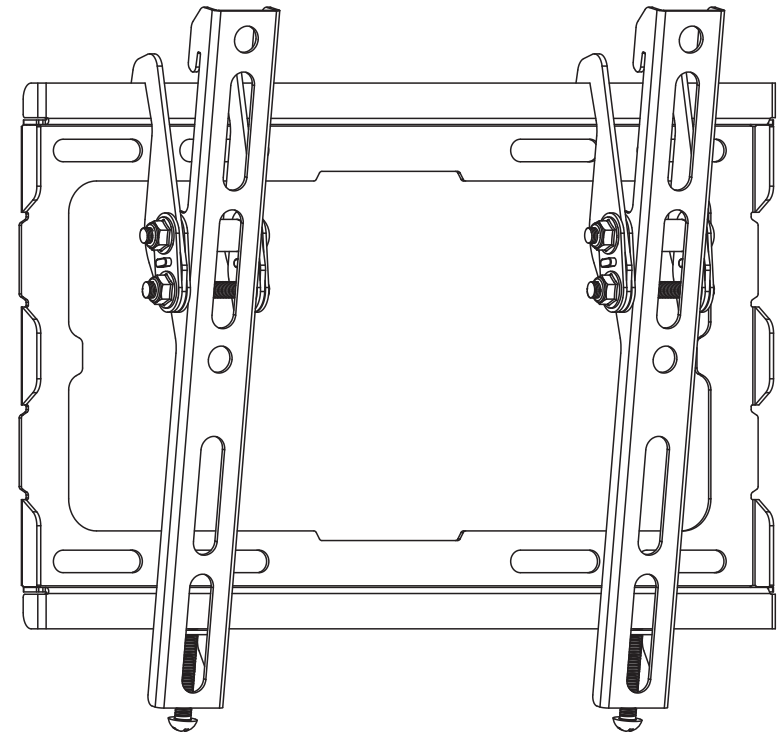

Instruction Manual

TILT TV MOUNT

2E FOVIE

Company Name: Malead Limited. Company address: Flat/Rm 9, 25/F Concordia Plaza, 1 Science Museum Road, Tsimshatsui, Kowloon, Hong Kong. Material: plastic, metal. Warranty: 24 months. Made in China.