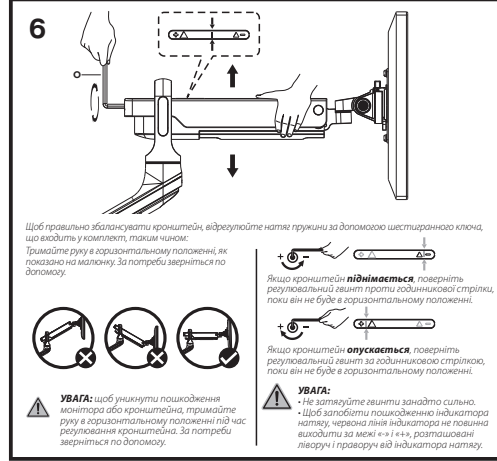

# НАСТІЛЬНЕ КРІПЛЕННЯ МОНІТОРІВ

2E КІЙ

2EDGERED2

VESA Compatible  
75x75 100x100

32"  
MAX  
FLAT/CURVED

(2-9kg)x2  
(4.4-19.8lbs)x2  
RATED

EN

📖 Read the entire instruction manual before you start installation and assembly. If you have any questions regarding any of the instructions or warnings, please contact your local distributor for assistance.

**⚠️ CAUTION:**

- Use with products heavier than the rated weights indicated may result in instability causing possible injury.
- Please closely follow the assembly instructions. Improper installation may result in damage or serious personal injury.
- Proper tools must be used. This product should only be installed by professionals.
- This product is designed to be installed on solid concrete walls, masonry walls or wood stud walls.
- Make sure that the wall surface will safely support the combined weight of the equipment and all attached hardware and components.
- Use the mounting screws provided and DO NOT OVERTIGHTEN mounting screws.
- This product contains small items that could be a choking hazard if swallowed. Keep these items away from children.
- This product is intended for indoor use only. Using this product outdoors could lead to product failure and personal injury.