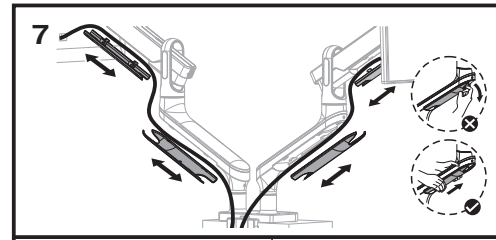

# НАСТІЛЬНЕ КРІПЛЕННЯ МОНІТОРІВ

2E КІЙ

2EDGERED2

VESA Compatible  
75x75 100x100

32"  
MAX  
FLAT/CURVED

(2-9kg)x2  
(4.4-19.8lbs)x2  
RATED

EN

📖 Read the entire instruction manual before you start installation and assembly. If you have any questions regarding any of the instructions or warnings, please contact your local distributor for assistance.