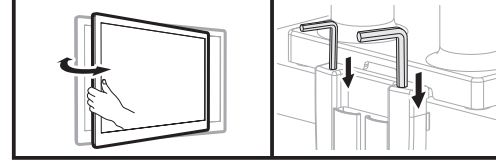

# НАСТІЛЬНЕ КРІПЛЕННЯ МОНІТОРІВ

2E КІЙ

2EDGERED2

VESA Compatible  
75x75 100x100

32"  
MAX  
FLAT/CURVED

(2-9kg)x2  
(4.4-19.8lbs)x2  
RATED

EN

📖 Read the entire instruction manual before you start installation and assembly. If you have any questions regarding any of the instructions or warnings, please contact your local distributor for assistance.