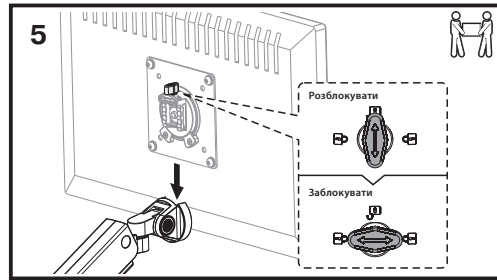

# НАСТІЛЬНЕ КРІПЛЕННЯ МОНІТОРІВ

2E КІЙ

2EDGERED2

VESA Compatible  
75x75 100x100

32"  
MAX  
FLAT/CURVED

(2-9kg)x2  
(4.4-19.8lbs)x2  
RATED

EN

📖 Read the entire instruction manual before you start installation and assembly. If you have any questions regarding any of the instructions or warnings, please contact your local distributor for assistance.