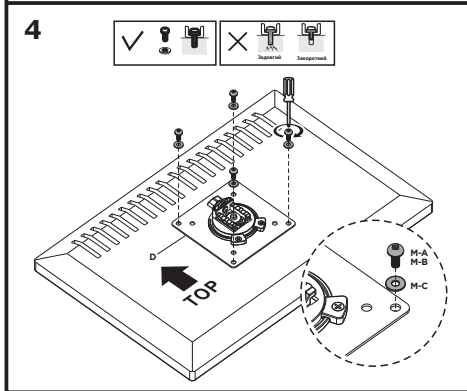

# НАСТІЛЬНЕ КРІПЛЕННЯ МОНІТОРІВ

2E КІЙ

2EDGERED2

VESA Compatible  
75x75 100x100

32"  
MAX  
FLAT/CURVED

(2-9kg)x2  
(4.4-19.8lbs)x2  
RATED

EN

📖 Read the entire instruction manual before you start installation and assembly. If you have any questions regarding any of the instructions or warnings, please contact your local distributor for assistance.