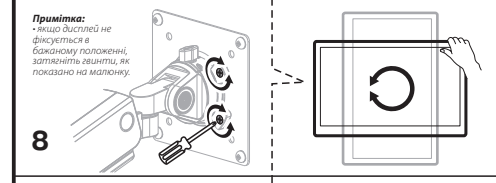

# НАСТІЛЬНЕ КРІПЛЕННЯ МОНІТОРІВ

2E КІЙ

2EDGERED2

VESA Compatible  
75x75 100x100

32"  
MAX  
FLAT/CURVED

(2-9kg)x2  
(4.4-19.8lbs)x2  
RATED

EN

📖 Read the entire instruction manual before you start installation and assembly. If you have any questions regarding any of the instructions or warnings, please contact your local distributor for assistance.